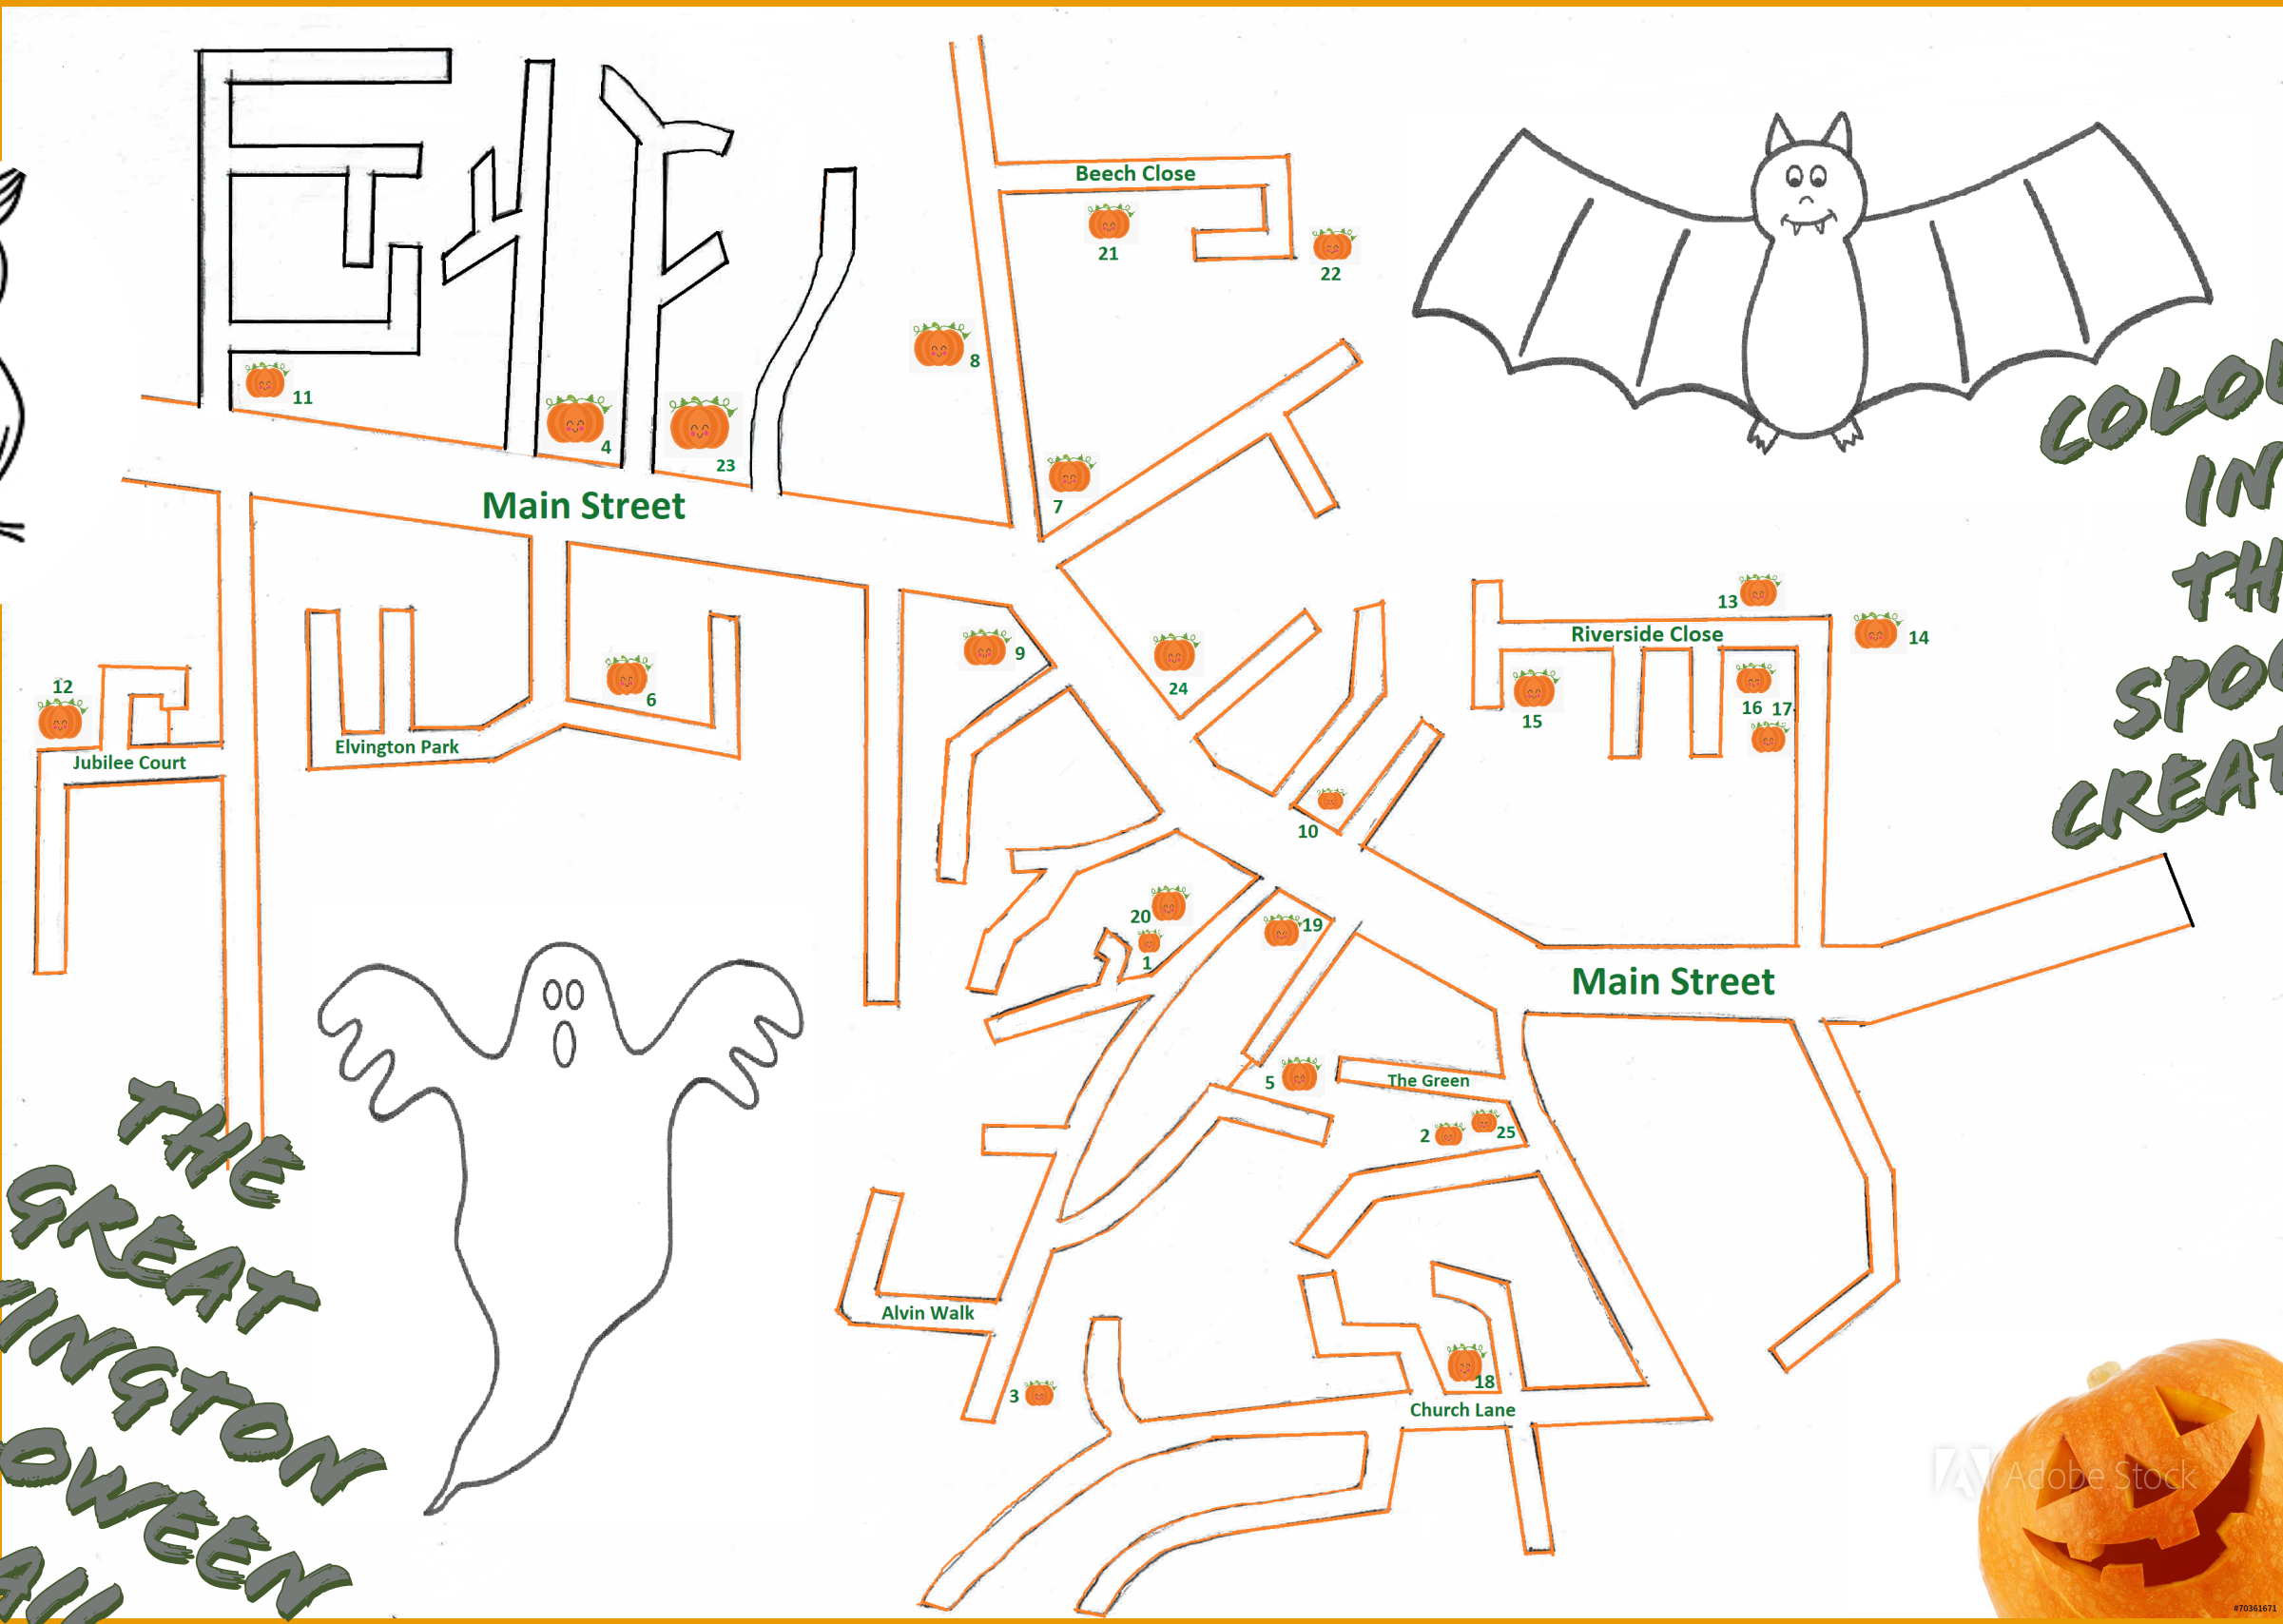

(1) 8 Beckside (2) 14 Church Green (3) 41 Beckside (4) 4 Algarth Terrace (5) 24 Belvoir Avenue (6) 64 Elvington Park (7) 2 Whitehouse Grove (8) Elvington Under 5's (9) Springbank House, Main Street (10) 2 Blacksmiths Cottage, Main Street (11) Greyley's Milk Bot! (12) 1 Jubilee Court (13) 8 Riverside Close (14) 22 Riverside Gardens

COLOUR  
IN  
THE  
SPOOKY  
CREATURES!

THE  
GREAT  
ELVINGTON  
HALLOWEEN  
TRAIL  
2020!

(15) 27 Riverside Close (16) 5 Riverside Close (17) 11 Riverside Gardens (18) Cherry Tree House, Church Lane (19) Belvoir Lodge, The Green (20) 4 Beck Close (21) 12 Beech Close (22) 8 Beech Close (23) Heartsease, York Road (24) The Magpies, Main Street (25) 15 Church Green